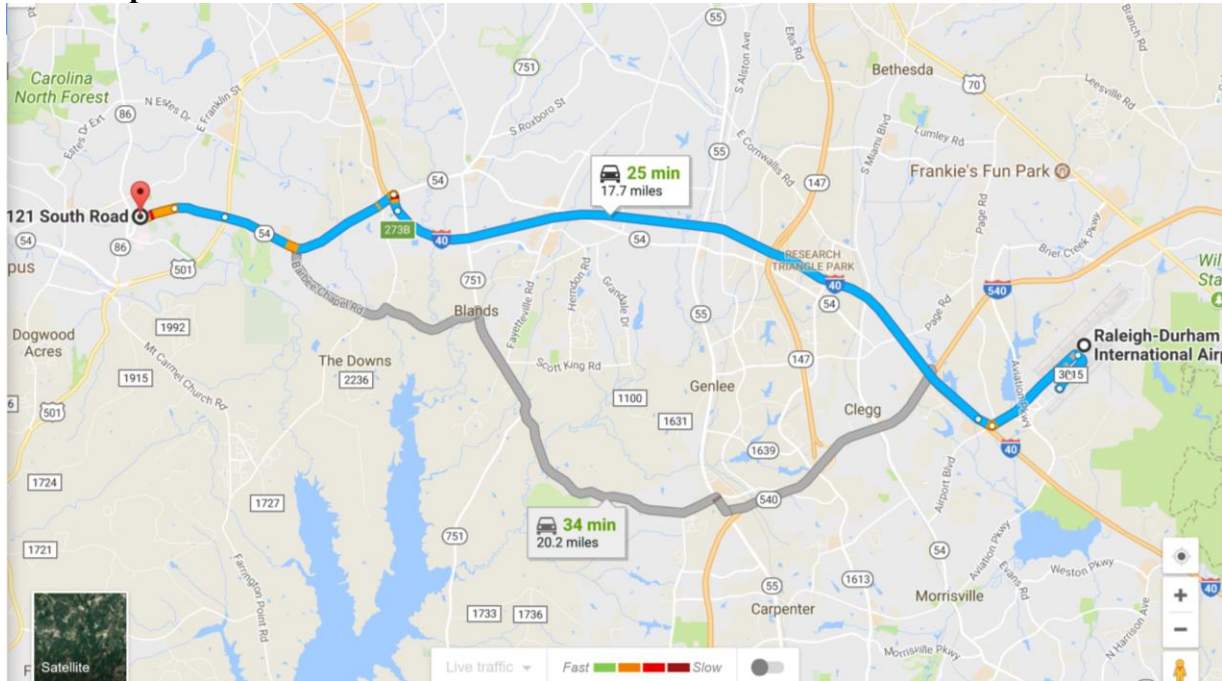

Driving to UNC from airport

Get on I-40 W from Airport Blvd, Follow I-40 W to NC-54 W in Durham. Take exit 273B from I-40 W, Continue on NC-54 W. Drive to South Rd in Chapel Hill. Driving time is around 25-35 min depending of traffic condition.

From airport to UNC:

From parking lot to Huang lab by walking:

Map of UNC Science Complex, Huang's office and lab are in Murray Hall.