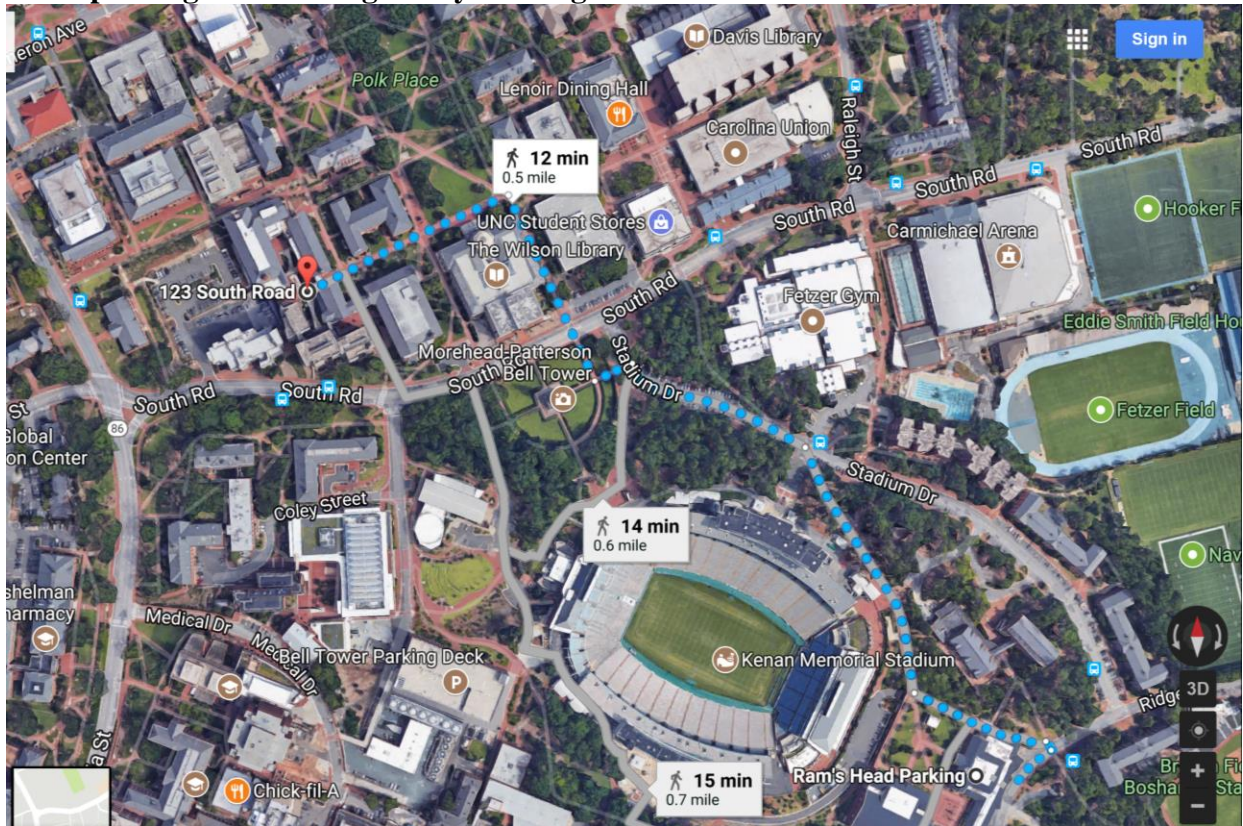

From airport to UNC:

From parking lot to Huang lab by walking:

Map of UNC Science Complex, Huang's office and lab are in Murray Hall.